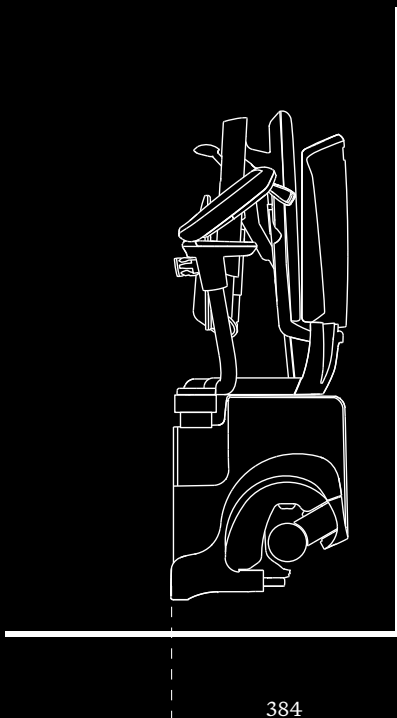

SPEZIFIKATION

Geschwindigkeit	Max 0,15 m/s
Antriebsart	Zahnstangenantrieb
Motorenleistung	350 W – Antriebsmotor 350 W – Horizontaler Motor
Gewichtskapazität	125 kg
Batterien	2 × 12V-Batterien; Gesamt 24V
Bedienung	Joysticksteuerung als Standard
Treppensteigung	Bis zu 70°
Zertifizierung	Maschinenrichtlinie 2006/42/EG und EN 81-40
Automatischer Stopp	Ja
Fußauflage	Ja
Einziehbarer Sicherheitsgurt	Ja

Der Flow2 Treppenlift ist eines der zuverlässigsten Produkte, mit denen ich das Vergnügen hatte zu arbeiten.”